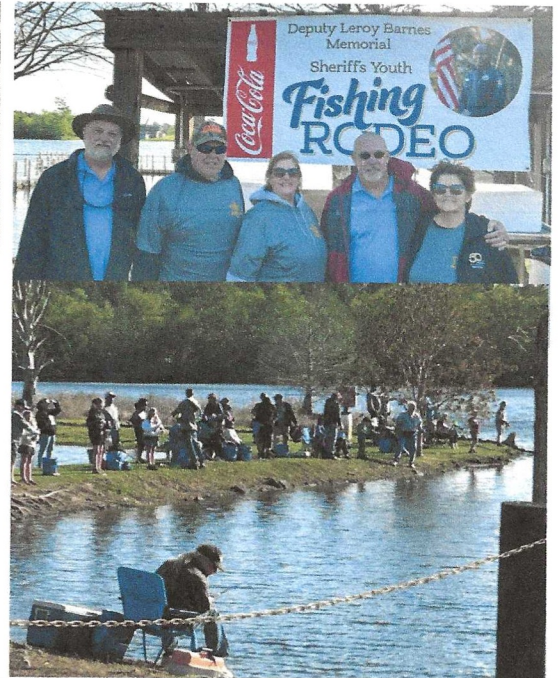

Heart of the Community Activities

On March 28th, our Lodge proudly participated in the Harrison County Sheriff's Youth Fishing Rodeo held at the Sheriff's County Farm. We were honored to support this wonderful community event with a $1,000 donation, helping ensure a memorable day for local youth.

In addition to our financial support, Yancy Culver represented our Lodge by chaperoning Destiny, one of the 15 children selected from the Boys & Girls Club to take part in the "Shop with a Cop" program. Destiny shared that one of her favorite hobbies is fishing with her grandfather, making this event especially meaningful for her.

Our involvement in programs like these reflects the heart of who we are—supporting youth, strengthening community partnerships, and making a positive impact where it matters most.

On March 11th we had a special guest speaker from the Gulf Coast Center for Non-Violence, a non-profit that provides safe, compassionate, trauma informed support that promotes healing, justice, and resilience in our community.